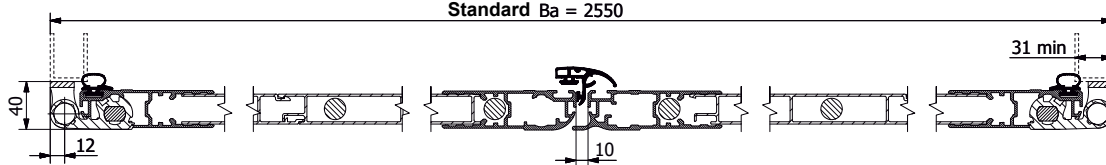

E-Mail:

Commission:

Address:

VERSION:

- Raw
- Anodised
- Primed RAL 9010

INSTALLATION:

- Installed doors
- Installed rubber seal
- Kit

PANEL INFILL:

- Snap-Lock
- Sandwich*
- Without infill

Clear height =

Door leaf height =

* We supply sandwich panels in two-tone colors: RAL 9010/ RAL 9006. Please make your color selection as follows:
Outer side RAL / Inner side RAL

CLOSURES:

- Swivel bar fastener
- 2
- 4

- Built-in fastener
- 2
- 4

HINGE SELECTION:

- Steel (Standard)
- Aluminium