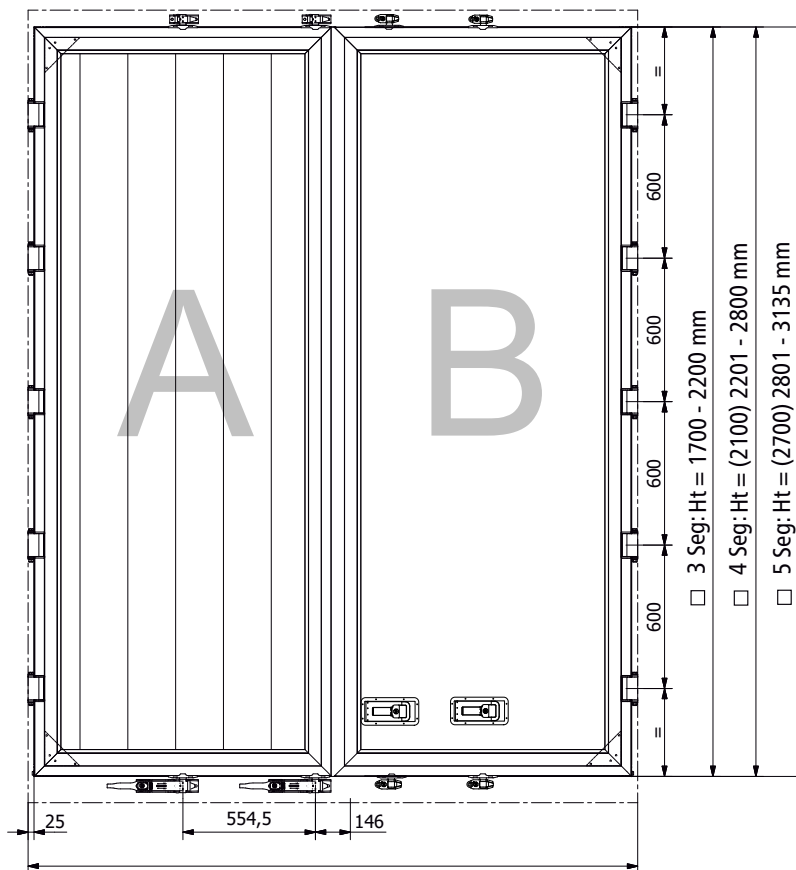

E-Mail:

Commission:

Address:

VERSION:

- Raw
- Anodised
- Primed RAL 9010

INSTALLATION:

- Installed doors
- Installed rubber seal
- Kit

PANEL INFILL:

- Snap-Lock
- Sandwich*
- Without infill

Clear height =

Door leaf height =

* We supply sandwich panels in two-tone colors: RAL 9010/ RAL 9006. Please make your color selection as follows:
Outer side RAL / Inner side RAL