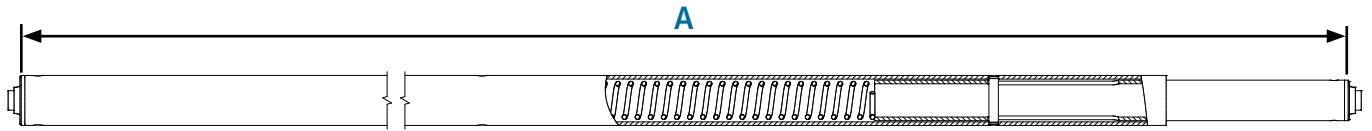

E-Mail:

Article number:

Address:

**A = Application range:**

**mm**

Application range = clear internal dimension

**During production, a minimum spring preload of 40 mm is applied.**

**Plug spring side**

Ø 19/24

Ø 19/24

Ø 24/33

Ø 24/33

Ø 19/24/32<sup>\*</sup>

Ø 19/24/32<sup>\*</sup>

**For vertical use, the spring side must always face upwards!**

**Plugs Ø 19/24/32 mm are not configurable<sup>\*</sup> for the following items:**