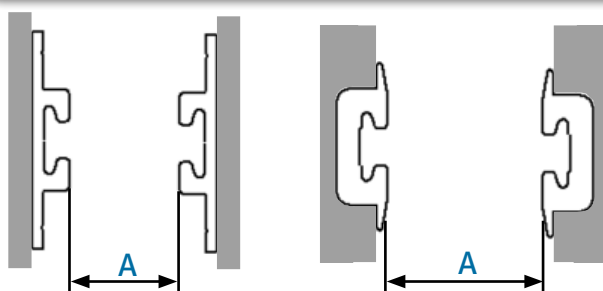

Ø 19/24

Ø 19/24

Ø 24/33

Ø 24/33

Ø 19/24/32<sup>\*</sup>

Ø 19/24/32<sup>\*</sup>

**For vertical use, the spring side must always face upwards!**

**Plugs Ø 19/24/32 mm are not configurable<sup>\*</sup> for the following items:**

E-Mail:

Article number:

Address:

**A = Application range:**

**mm**

**For vertical use, the spring side must always face upwards!**

Application range = clear internal dimension

**During production, a minimum spring preload of 40 mm is applied.**

**Plug spring side**

**Plug fixed side**

**Rubber coating**

Ø 19

Ø 19

Yes

No

Ø 24