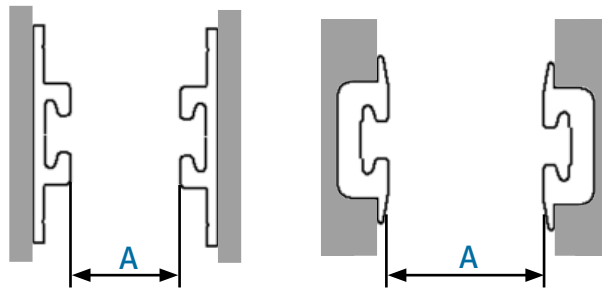

E-Mail:

Article number:

Address:

**A = Application range:**

**mm**

Application range = clear internal dimension

**During production, a minimum spring preload of 40 mm is applied.**

**Plug spring side**

**Plug fixed side**

**Rubber coating<sup>\*1</sup>**

Ø 19

Ø 19

Yes

No

Ø 24

Ø 24

Ø 19/24

Ø 19/24

Ø 24/33

Ø 24/33

Ø 19/24/32<sup>\*</sup>

Ø 19/24/32<sup>\*</sup>

**For vertical use, the spring side must always face upwards!**

**Plugs Ø 19/24/32 mm are not configurable<sup>\*</sup> for the following items:**

E-Mail:

Article number:

Address:

**A = Application range:**

**mm**

**For vertical use, the spring side must always face upwards!**

Application range = clear internal dimension

**During production, a minimum spring preload of 40 mm is applied.**